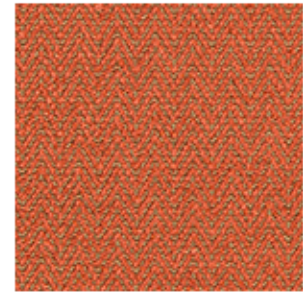

Mohican

SKU: 35883.11.0

SKU: **35883.11.0**

Repeat UOM: **IN**

Type: **Crypton**

Railroaded: **No**

Performance ACT Symbols:     

Composition: **Rayon - 81%, Polyester - 18%, Nylon - 1%**

Width: **54.75**

Brand: **Kravet Contract**

Finish: **Crypton**

End Use: **Upholstery**