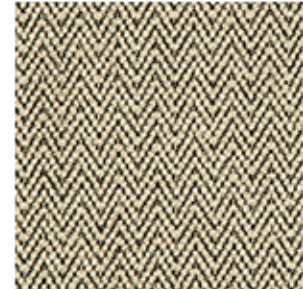

Mohican

SKU: 35883.11.0

SKU: **35883.11.0**

Repeat UOM: **IN**

Type: **Crypton**

Railroaded: **No**

Performance ACT Symbols:     

Composition: **Rayon - 81%, Polyester - 18%, Nylon - 1%**

Width: **54.75**

Brand: **Kravet Contract**

Finish: **Crypton**

End Use: **Upholstery**